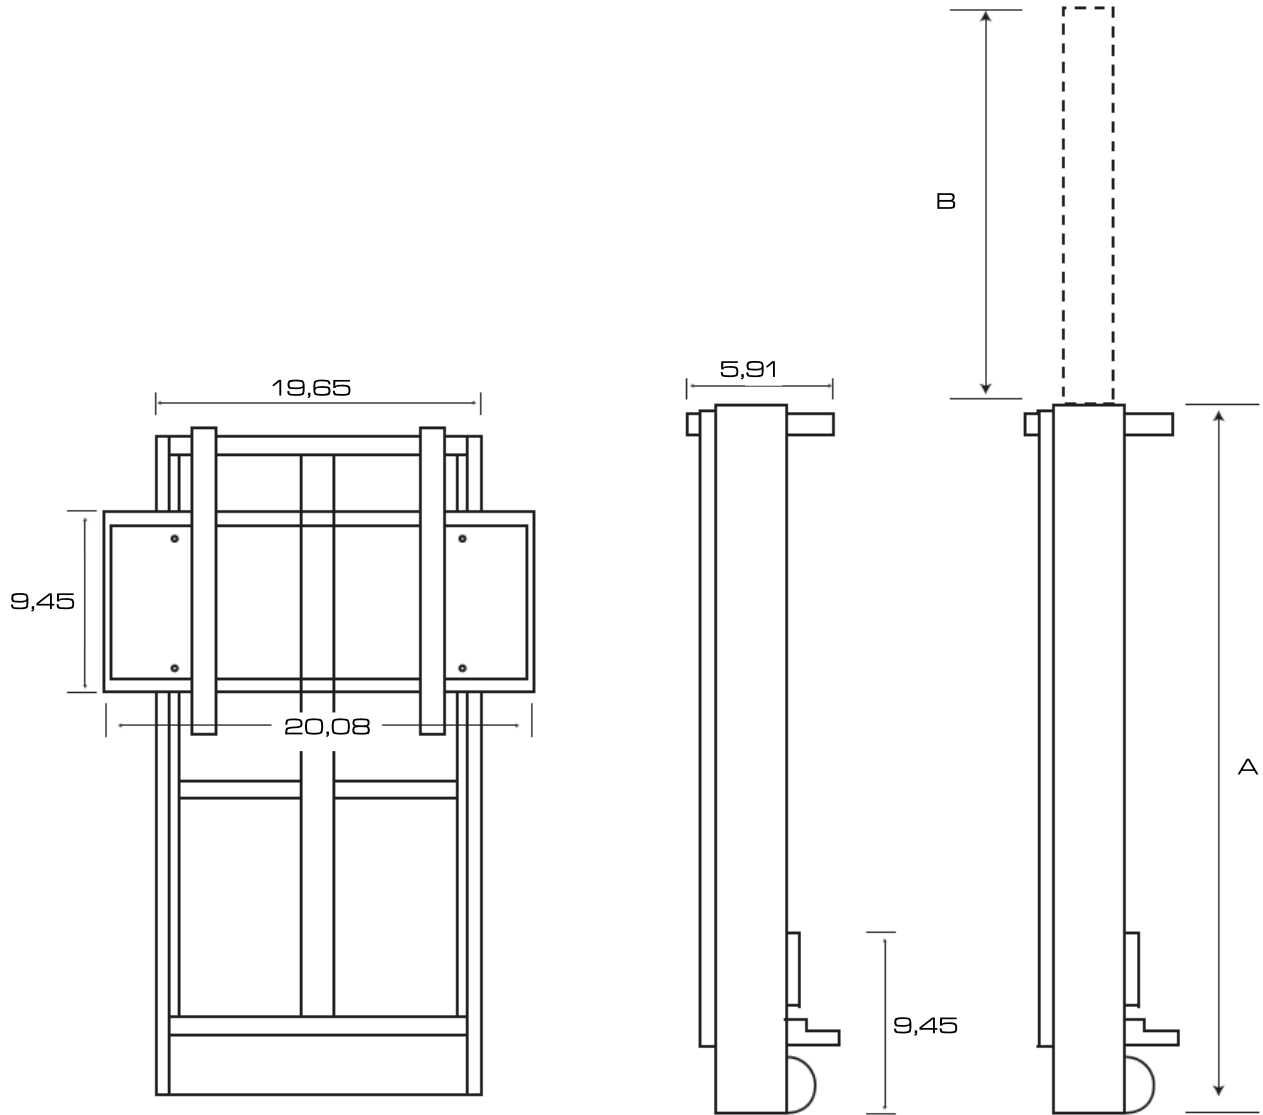

FLATLIFT®

Your perfect solution

FLATLIFT TV Lift Systems USA INC.

FREE CALL 800 571 0543

www.flatlift.net

FLATLIFT VX-Series

A	37,40	41,34	45,28
B	27,56	31,50	35,43
Recommended Size	26", 27", 32"	37", 42"	37", 42", 46"

© 2008

FLATLIFT TV Lift Systems USA Inc.

848 N. Rainbow Blvd. 1573

NV 89107 Las Vegas

United States of America

All dimensions are in inch