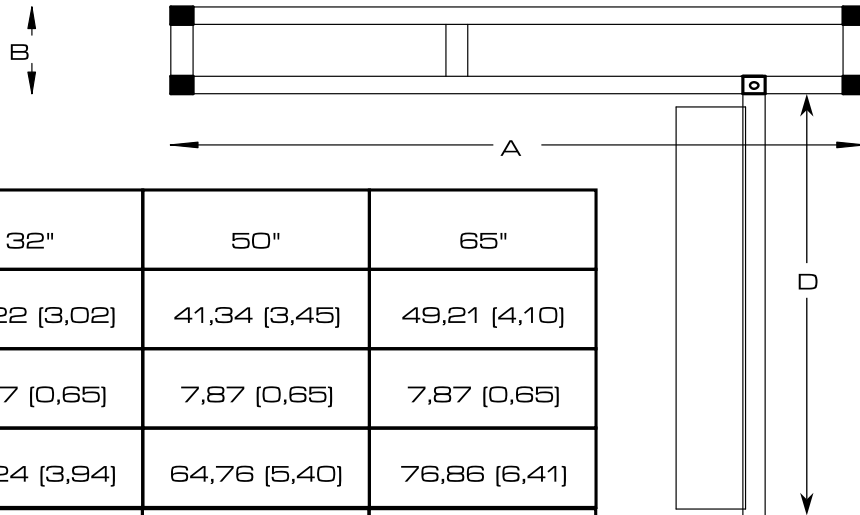

## FLATLIFT Slimline-Series

<p>Slimline 32"</p> <p>max. TV dimensions 38,58 x 26,77 x 6,30</p> <p>TV load max. 260 lbs</p>
<p>Slimline 50"</p> <p>max. TV dimensions 52,95 x 31,50 x 6,30</p> <p>TV load max. 260 lbs</p>
<p>Slimline 65"</p> <p>max. TV dimensions 62,99 x 38,78 x 6,30</p> <p>TV load max. 260 lbs</p>

Side view

Slimline	32"	50"	65"
A	36,22 [3,02]	41,34 [3,45]	49,21 [4,10]
B	7,87 [0,65]	7,87 [0,65]	7,87 [0,65]
C	47,24 [3,94]	64,76 [5,40]	76,86 [6,41]
D	26,77 [2,23]	31,50 [2,63]	38,78 [3,23]

© 2008

FLATLIFT TV Lift Systems USA Inc.

848 N. Rainbow Blvd. 1573

NV 89107 Las Vegas

United States of America

All dimensions are in inch [ft]