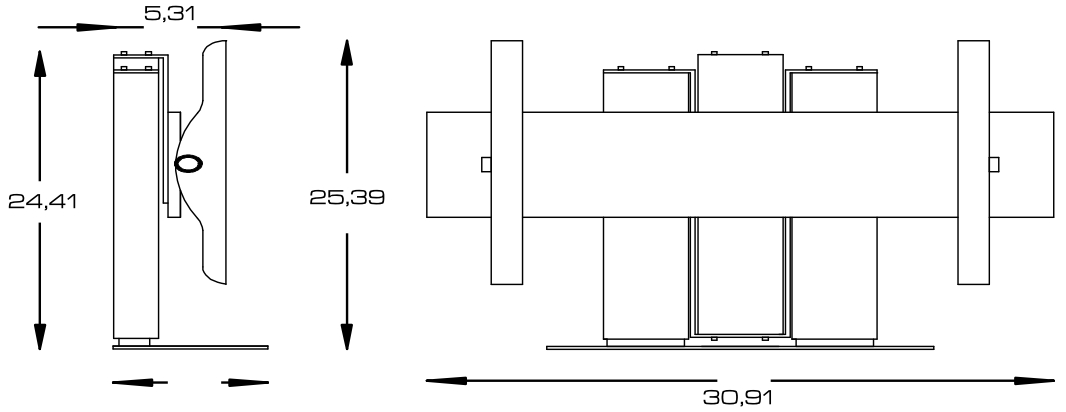

FLATLIFT Pop-Up 46-50" Platinum

© 2008

FLATLIFT TV Lift Systems USA Inc.
 848 N. Rainbow Blvd. 1573
 NV 89107 Las Vegas
 United States of America

All dimensions are in inch