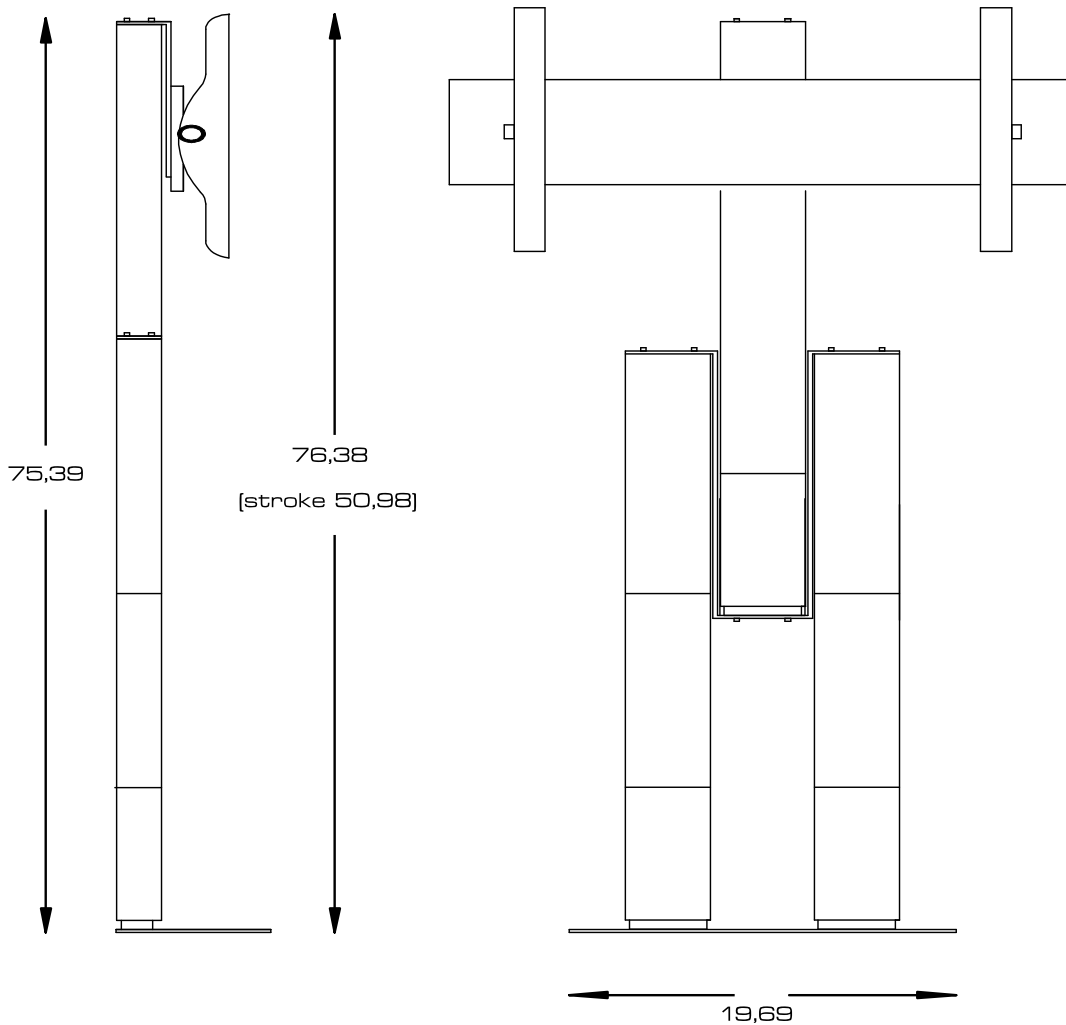

FLATLIFT Pop-Up 46-50" Platinum

© 2008

FLATLIFT TV Lift Systems USA Inc.
 848 N. Rainbow Blvd. 1573
 NV 89107 Las Vegas
 United States of America

All dimensions are in inch