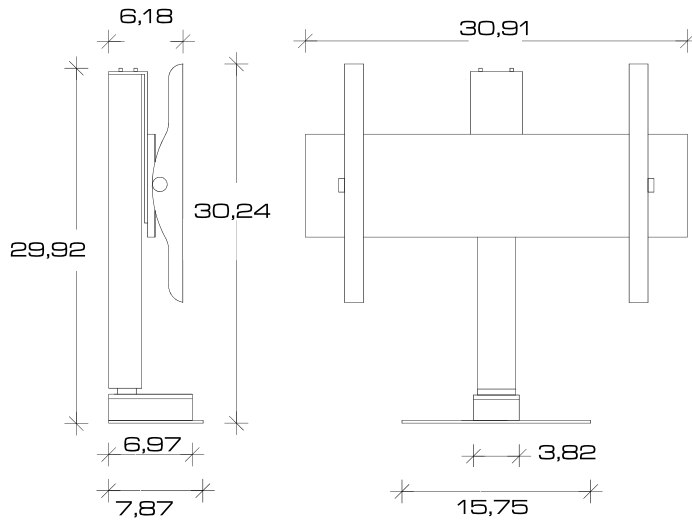

## FLATLIFT Pop-Up 43-50" Silver

© 2008

FLATLIFT TV Lift Systems USA Inc.

848 N. Rainbow Blvd. 1573

NV 89107 Las Vegas

United States of America

All dimensions are in inch