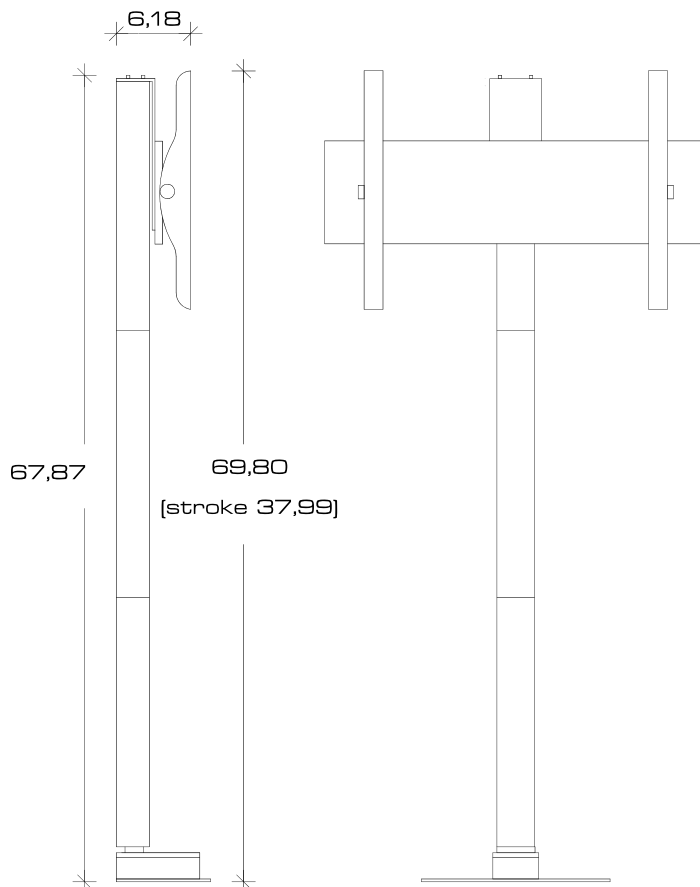

## FLATLIFT Pop-Up 43-50" Silver

© 2008

FLATLIFT TV Lift Systems USA Inc.

848 N. Rainbow Blvd. 1573

NV 89107 Las Vegas

United States of America

All dimensions are in inch