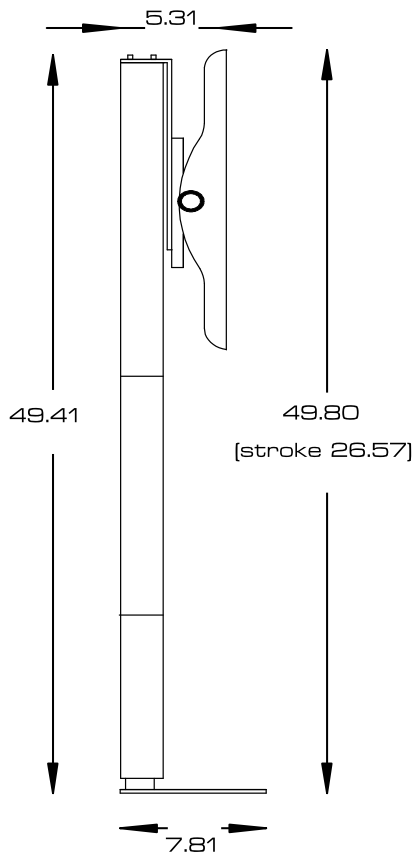

FLATLIFT Pop-Up 30-42" Silver

© 2008

FLATLIFT TV Lift Systems USA Inc.

848 N. Rainbow Blvd. 1573

NV 89107 Las Vegas

United States of America

All dimensions are in inch

Minimal assembly dimensions