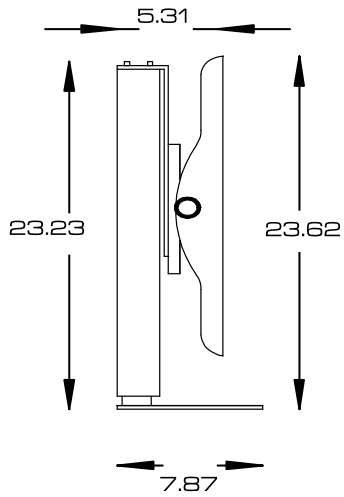

FLATLIFT Pop-Up 30-42" Silver

© 2008

FLATLIFT TV Lift Systems USA Inc.

848 N. Rainbow Blvd. 1573

NV 89107 Las Vegas

United States of America

All dimensions are in inch

Minimal assembly dimensions