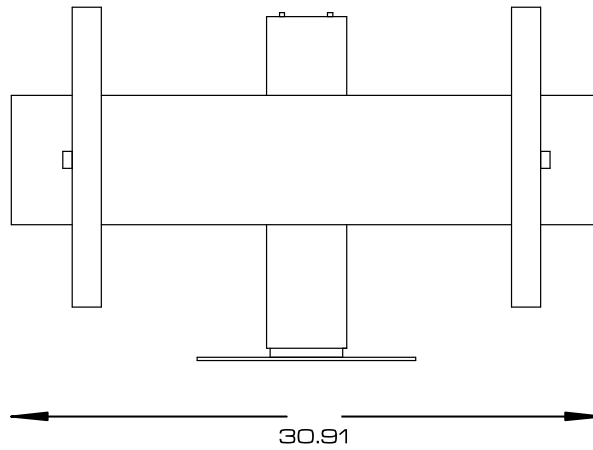

FLATLIFT Pop-Up 30-42" Silver

© 2008

FLATLIFT TV Lift Systems USA Inc.

848 N. Rainbow Blvd. 1573

NV 89107 Las Vegas

United States of America

All dimensions are in inch

Minimal assembly dimensions