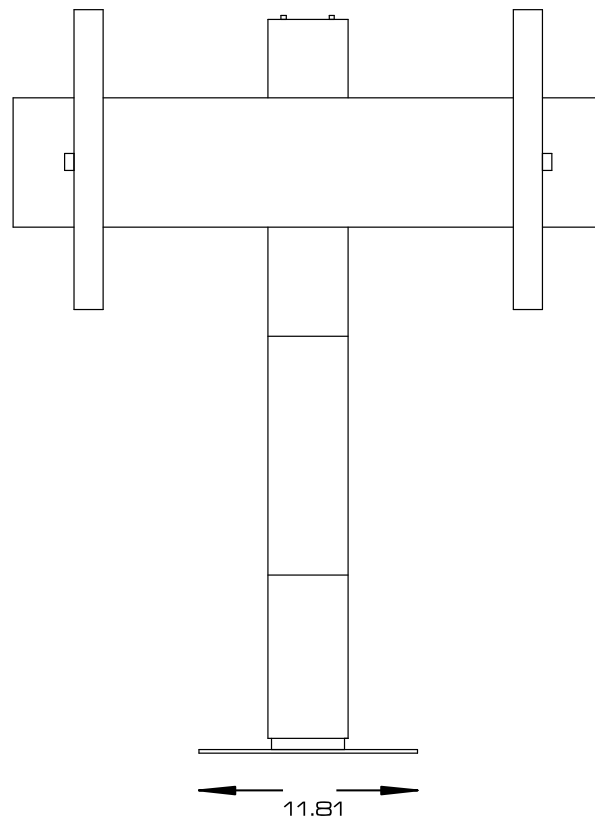

FLATLIFT Pop-Up 30-42" Silver

© 2008

FLATLIFT TV Lift Systems USA Inc.

848 N. Rainbow Blvd. 1573

NV 89107 Las Vegas

United States of America

All dimensions are in inch

Minimal assembly dimensions