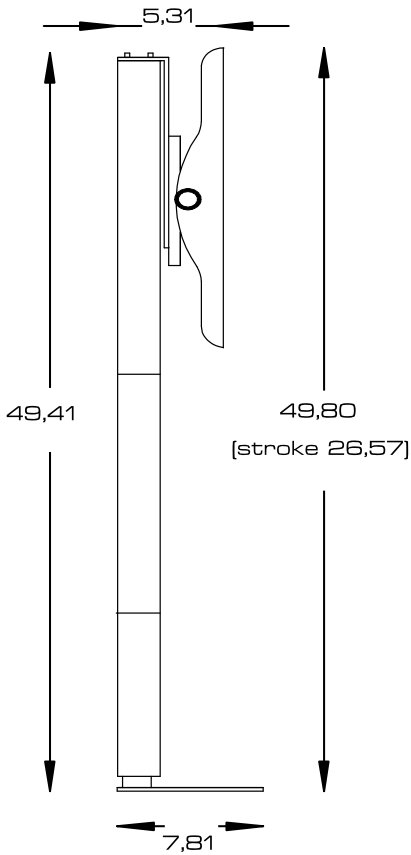

## FLATLIFT Pop-Up 30-42" Platinum

© 2008

FLATLIFT TV Lift Systems USA Inc.

848 N. Rainbow Blvd. 1573

NV 89107 Las Vegas

United States of America

All dimensions are in inch

## Minimal assembly dimensions