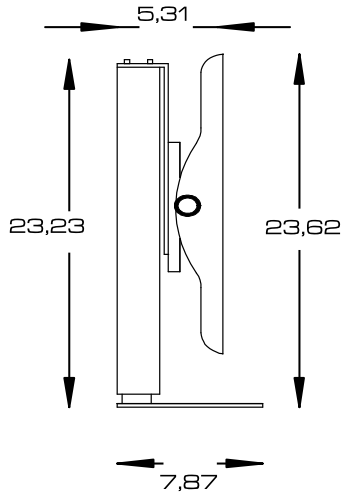

## FLATLIFT Pop-Up 30-42" Platinum

© 2008

FLATLIFT TV Lift Systems USA Inc.

848 N. Rainbow Blvd. 1573

NV 89107 Las Vegas

United States of America

All dimensions are in inch

## Minimal assembly dimensions