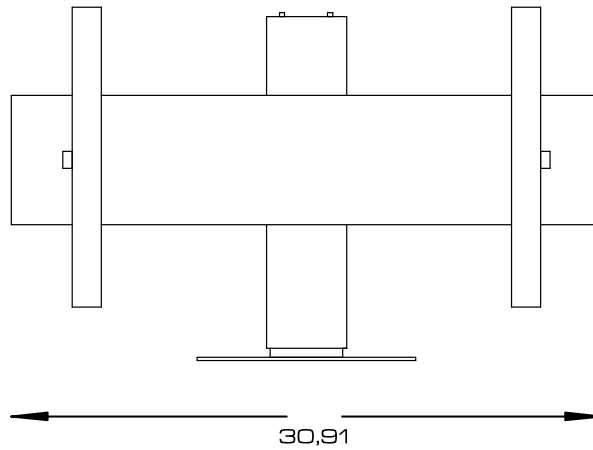

## FLATLIFT Pop-Up 30-42" Platinum

© 2008

FLATLIFT TV Lift Systems USA Inc.

848 N. Rainbow Blvd. 1573

NV 89107 Las Vegas

United States of America

All dimensions are in inch

## Minimal assembly dimensions