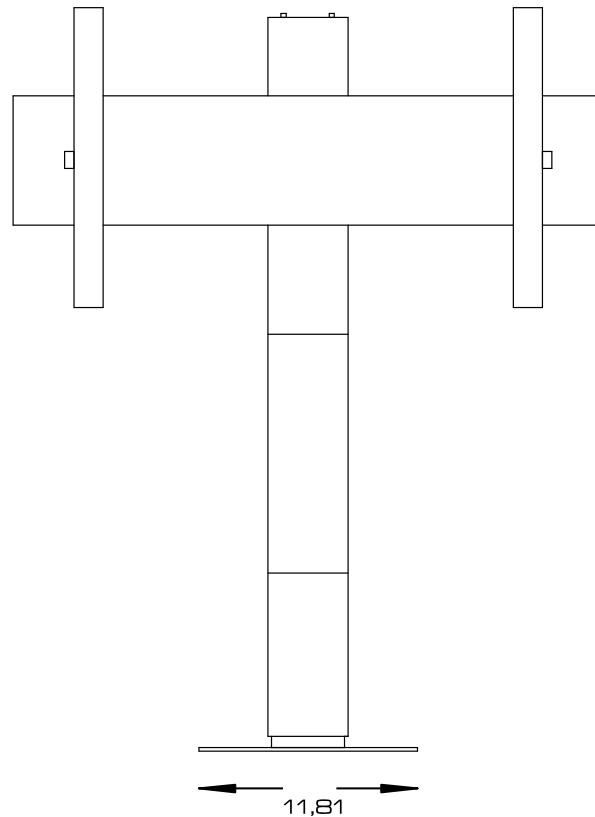

## FLATLIFT Pop-Up 30-42" Platinum

© 2008

FLATLIFT TV Lift Systems USA Inc.

848 N. Rainbow Blvd. 1573

NV 89107 Las Vegas

United States of America

All dimensions are in inch

## Minimal assembly dimensions