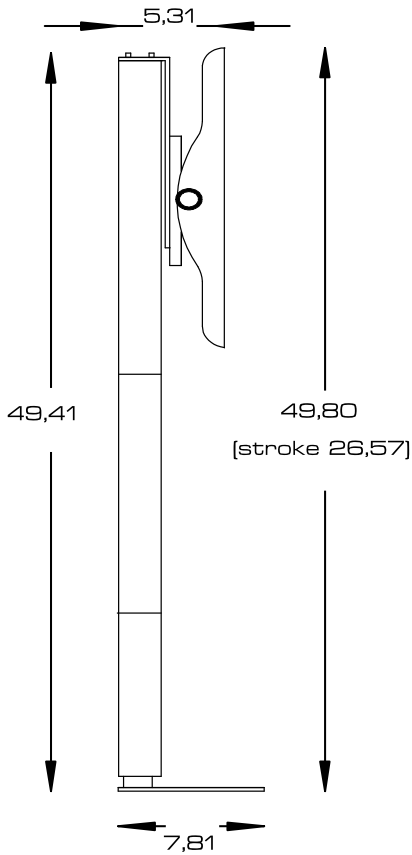

FLATLIFT Pop-Up 30-42" Gold

© 2008

FLATLIFT TV Lift Systems USA Inc.

848 N. Rainbow Blvd. 1573

NV 89107 Las Vegas

United States of America

All dimensions are in inch

FLATLIFT[®]

Your perfect solution
FLATLIFT TV Lift Systems USA INC.

FREE CALL 1-800 571 0543

www.flatlift.net

Minimal assembly dimensions

FLATLIFT TV Lift Systems USA Inc.
848 N. Rainbow Blvd. 1573
NV 89107 Las Vegas
United States of America

All dimensions are in inch