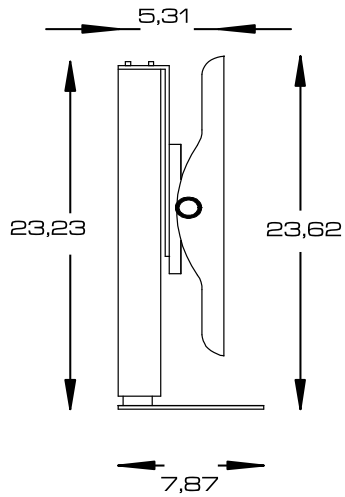

FLATLIFT Pop-Up 30-42" Gold

© 2008

FLATLIFT TV Lift Systems USA Inc.

848 N. Rainbow Blvd. 1573

NV 89107 Las Vegas

United States of America

All dimensions are in inch

FLATLIFT[®]

Your perfect solution
FLATLIFT TV Lift Systems USA INC.

FREE CALL 1-800 571 0543

www.flatlift.net

Minimal assembly dimensions

FLATLIFT TV Lift Systems USA Inc.
848 N. Rainbow Blvd. 1573
NV 89107 Las Vegas
United States of America

All dimensions are in inch