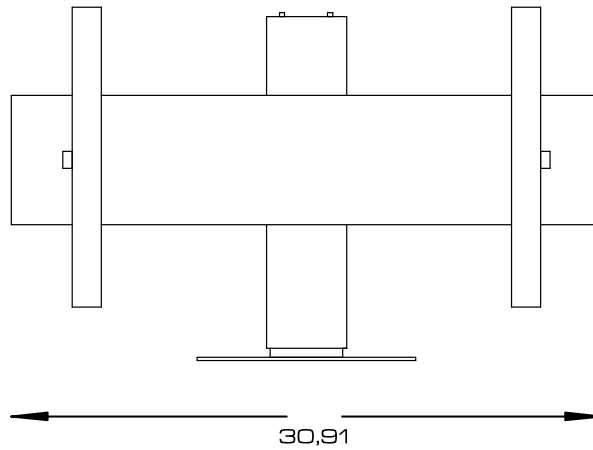

FLATLIFT Pop-Up 30-42" Gold

© 2008

FLATLIFT TV Lift Systems USA Inc.

848 N. Rainbow Blvd. 1573

NV 89107 Las Vegas

United States of America

All dimensions are in inch

FLATLIFT[®]

Your perfect solution
FLATLIFT TV Lift Systems USA INC.

FREE CALL 1-800 571 0543

www.flatlift.net

Minimal assembly dimensions

FLATLIFT TV Lift Systems USA Inc.
848 N. Rainbow Blvd. 1573
NV 89107 Las Vegas
United States of America

All dimensions are in inch