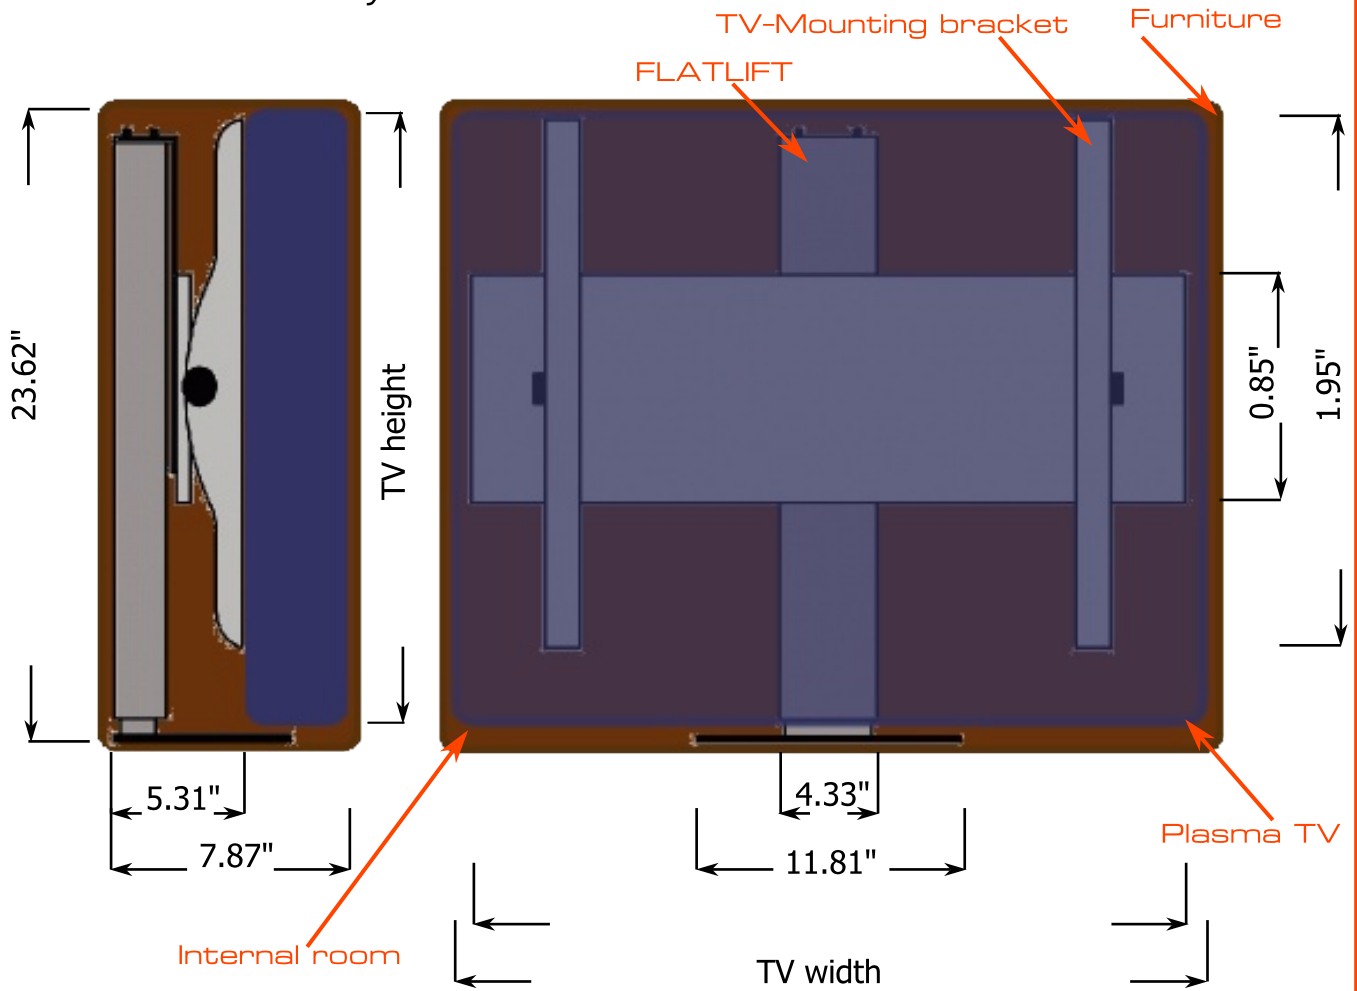

FLATLIFT®

Your perfect solution
FLATLIFT TV Lift Systems USA INC.

FREE CALL 1-800 571 0543

www.flatlift.net

Minimal assembly dimensions

FLATLIFT TV Lift Systems USA Inc.
848 N. Rainbow Blvd. 1573
NV 89107 Las Vegas
United States of America

All dimensions are in inch