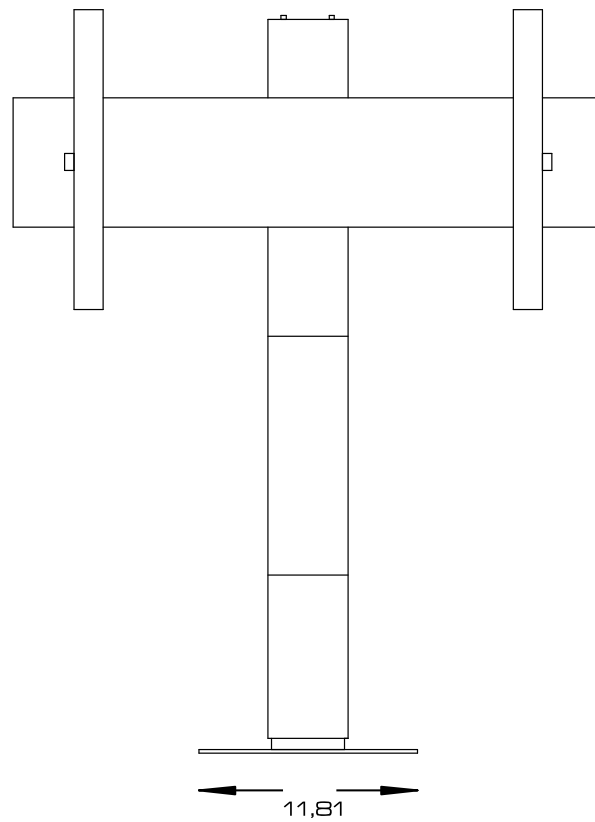

FLATLIFT Pop-Up 30-42" Gold

© 2008

FLATLIFT TV Lift Systems USA Inc.

848 N. Rainbow Blvd. 1573

NV 89107 Las Vegas

United States of America

All dimensions are in inch

FLATLIFT[®]

Your perfect solution
FLATLIFT TV Lift Systems USA INC.

FREE CALL 1-800 571 0543

www.flatlift.net

Minimal assembly dimensions

FLATLIFT TV Lift Systems USA Inc.
848 N. Rainbow Blvd. 1573
NV 89107 Las Vegas
United States of America

All dimensions are in inch