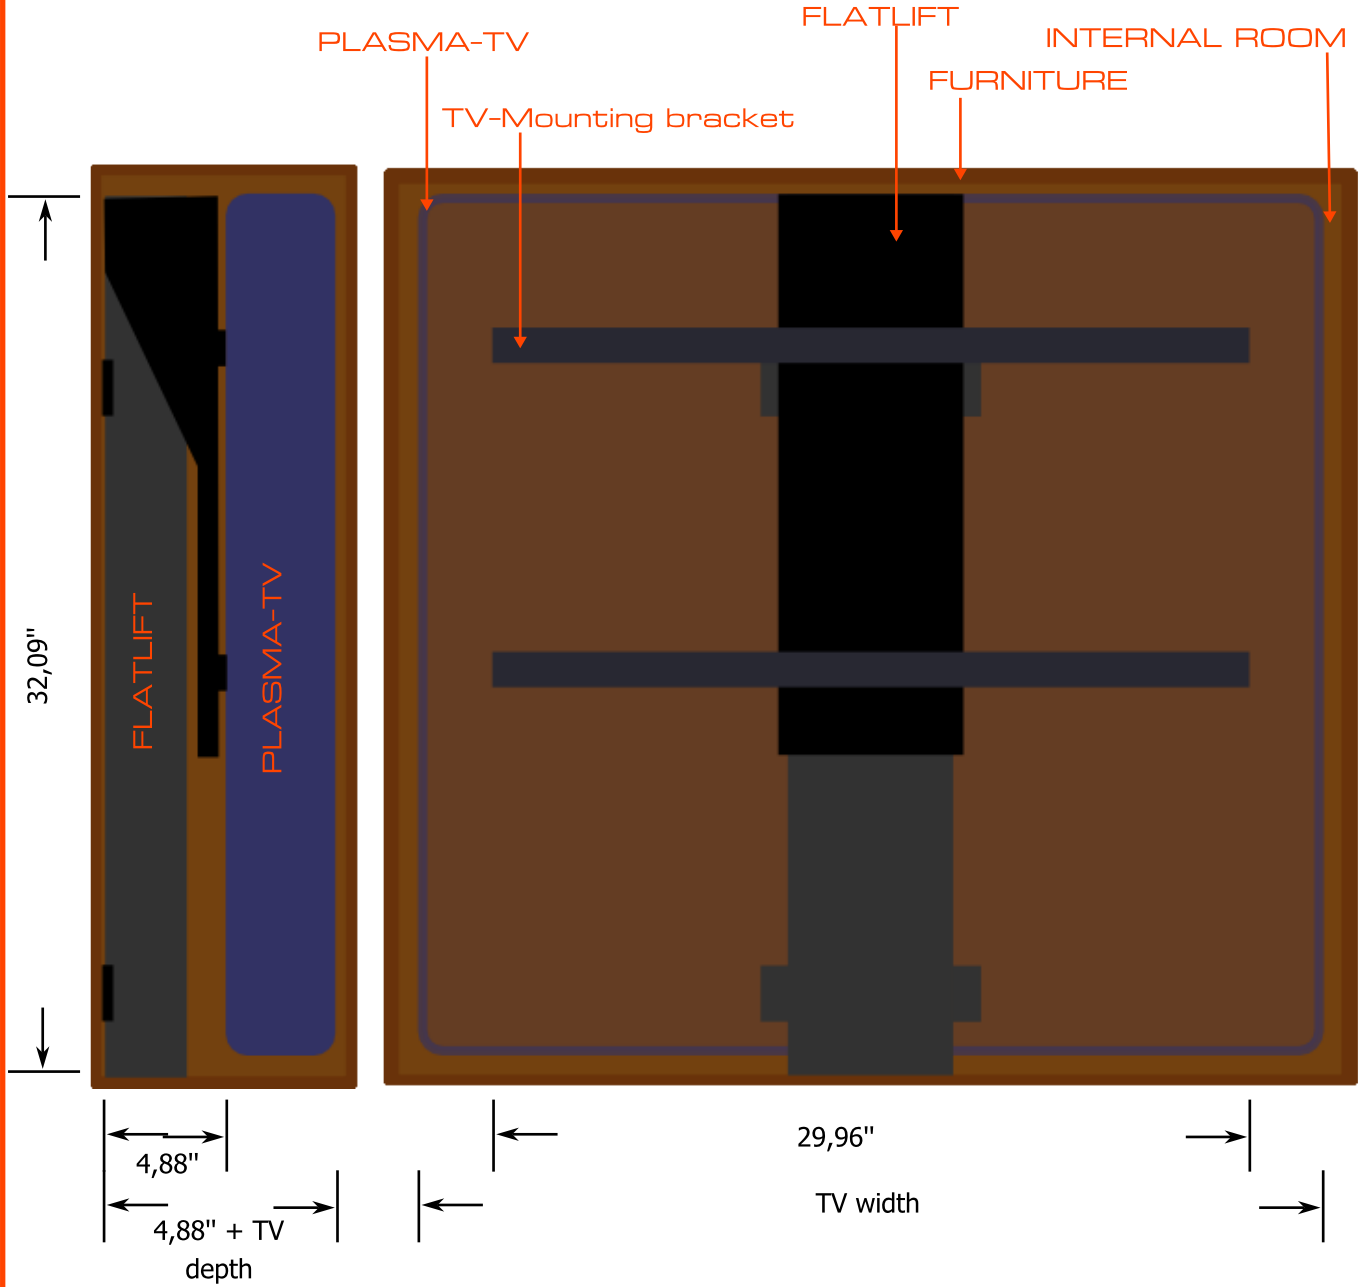

FLATLIFT Discount TV Lift

© 2008

FLATLIFT TV Lift Systems USA Inc.

848 N. Rainbow Blvd. 1573

NV 89107 Las Vegas

United States of America

All dimensions are in inch

Minimal assembly dimensions

Please calculate around your TV minimum 1" space