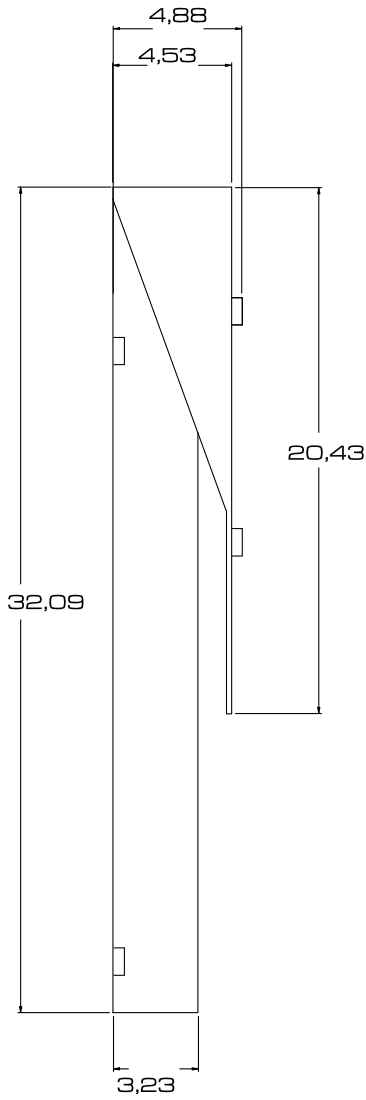

FLATLIFT Discount TV Lift

© 2008

FLATLIFT TV Lift Systems USA Inc.

848 N. Rainbow Blvd. 1573

NV 89107 Las Vegas

United States of America

All dimensions are in inch

Minimal assembly dimensions

Please calculate around your TV minimum 1" space