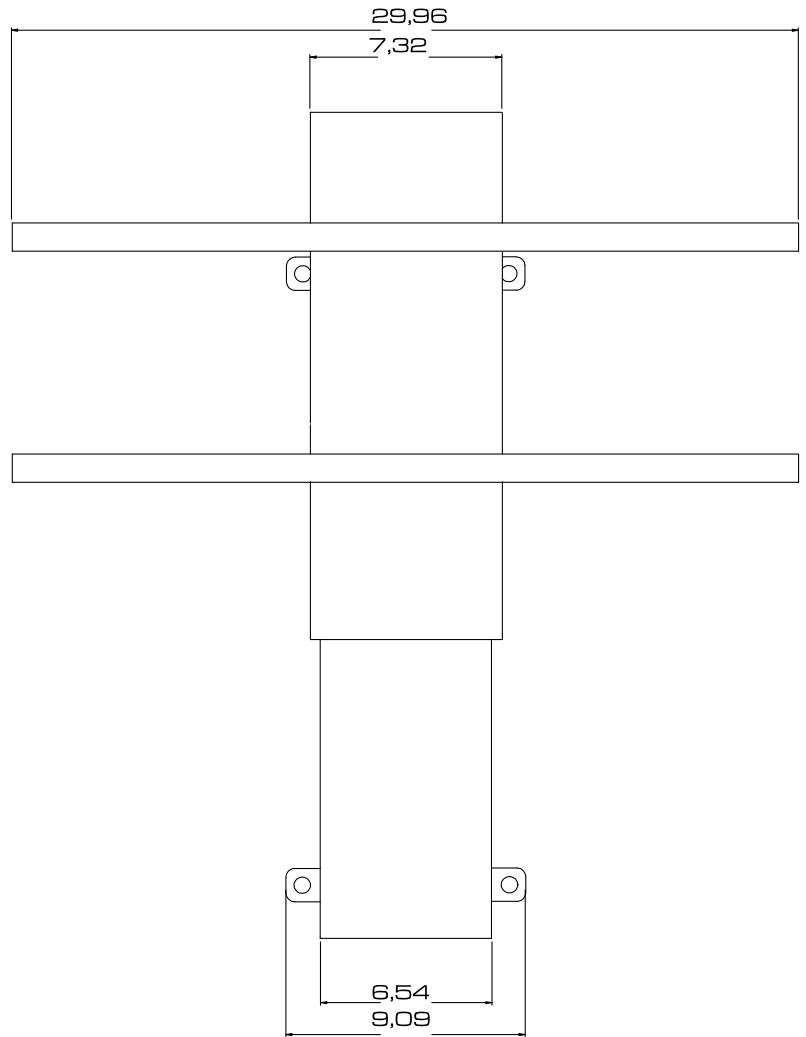

FLATLIFT Discount TV Lift

© 2008

FLATLIFT TV Lift Systems USA Inc.

848 N. Rainbow Blvd. 1573

NV 89107 Las Vegas

United States of America

All dimensions are in inch

Minimal assembly dimensions

Please calculate around your TV minimum 1" space